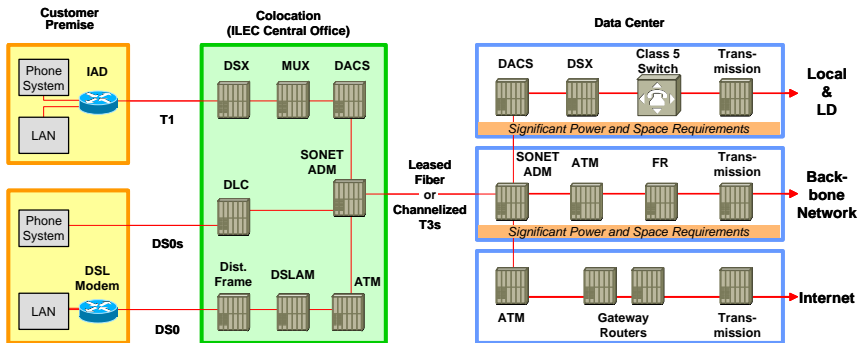

Cbeyond's Network Simplicity

Cbeyond's **SIMPLE** and efficient packet-based network is comprised of a single network and only 4 key elements...

...as opposed to a TDM network, which requires separate voice and data platforms and is extremely **COMPLEX**

IAD = Integrated Access Device